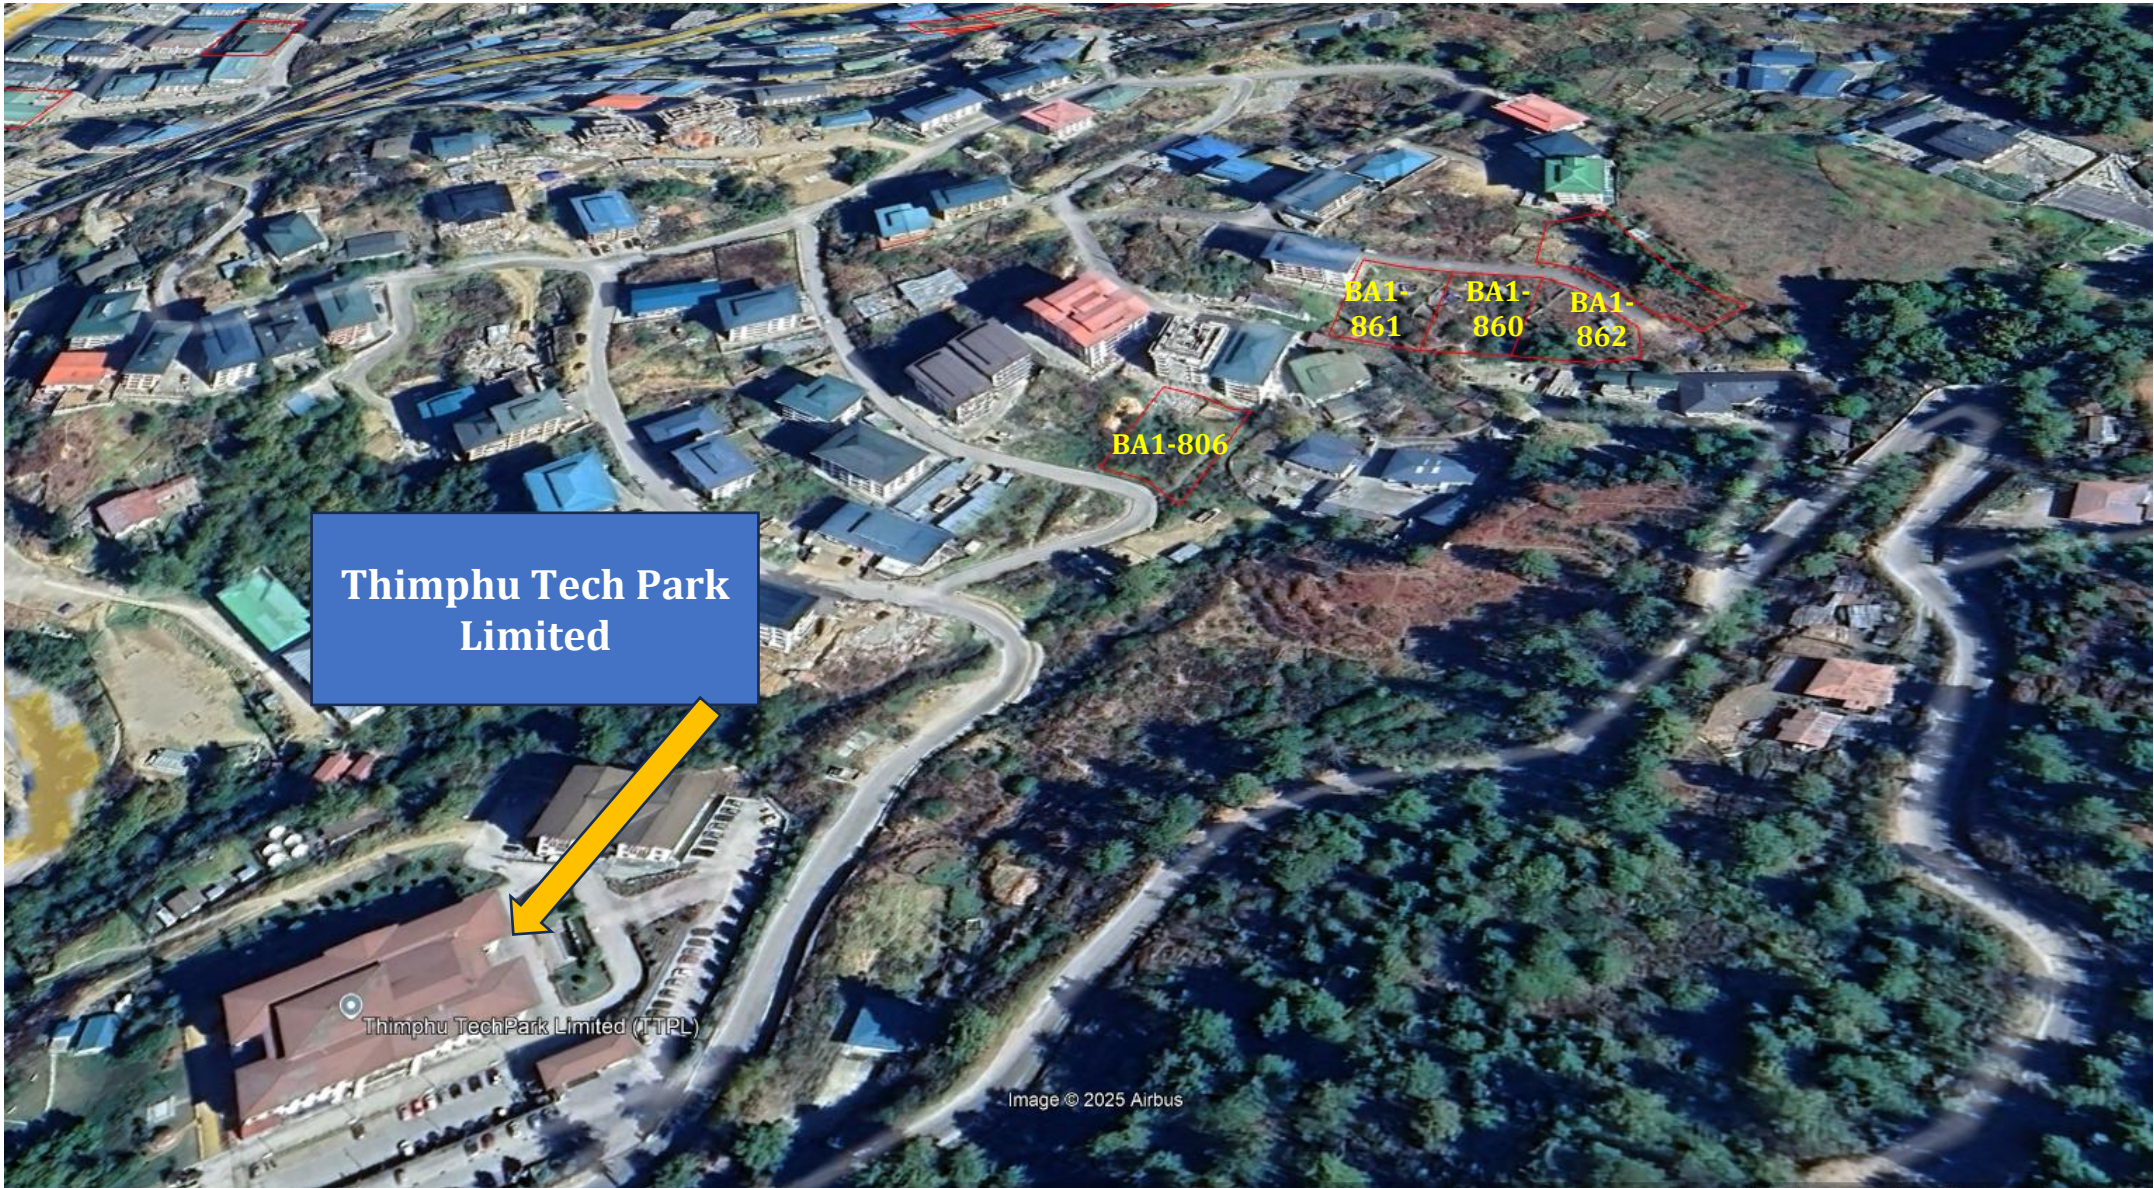

Available empty plot lists are as follows with Location. GNY has a right to add or remove any plots from the list below. Please verify the final list of plots before you submit your bid.

1. Plot no. BA1-551 – Babesa, Thimphu. Plot size:25.64 Dec. Land Type: UV2-MD

2. Plot no. BA1-727 – Babesa, Thimphu. Plot size:16.95 Dec. Land Type: UV2-MD
3. Plot no. BA1-727 – Babesa, Thimphu. Plot size:16.95 Dec. Land Type: UV2-MD
4. Plot no. BA1-727 – Babesa, Thimphu. Plot size:16.95 Dec. Land Type: UV2-MD
5. Plot no. BA1-727 – Babesa, Thimphu. Plot size:16.95 Dec. Land Type: UV2-MD

6. Plot no. BA1-861– Babesa, Thimphu. Plot size:18.12 Dec. Land Type: UV2-MD
7. Plot no. BA1-860-Babesa, Thimphu. Plot size:18.12 Dec. Land Type: UV2-MD
8. Plot no. BA1-862-Babesa, Thimphu. Plot size:18.12 Dec. Land Type: UV2-MD
9. Plot no. BA1-806-Babesa, Thimphu. Plot size:15.57 Dec. Land Type: UV2-MD

10. Plot no. BA1-458– Babesa, Thimphu. Plot size:15.57 Dec. Land Type: UV2:MD