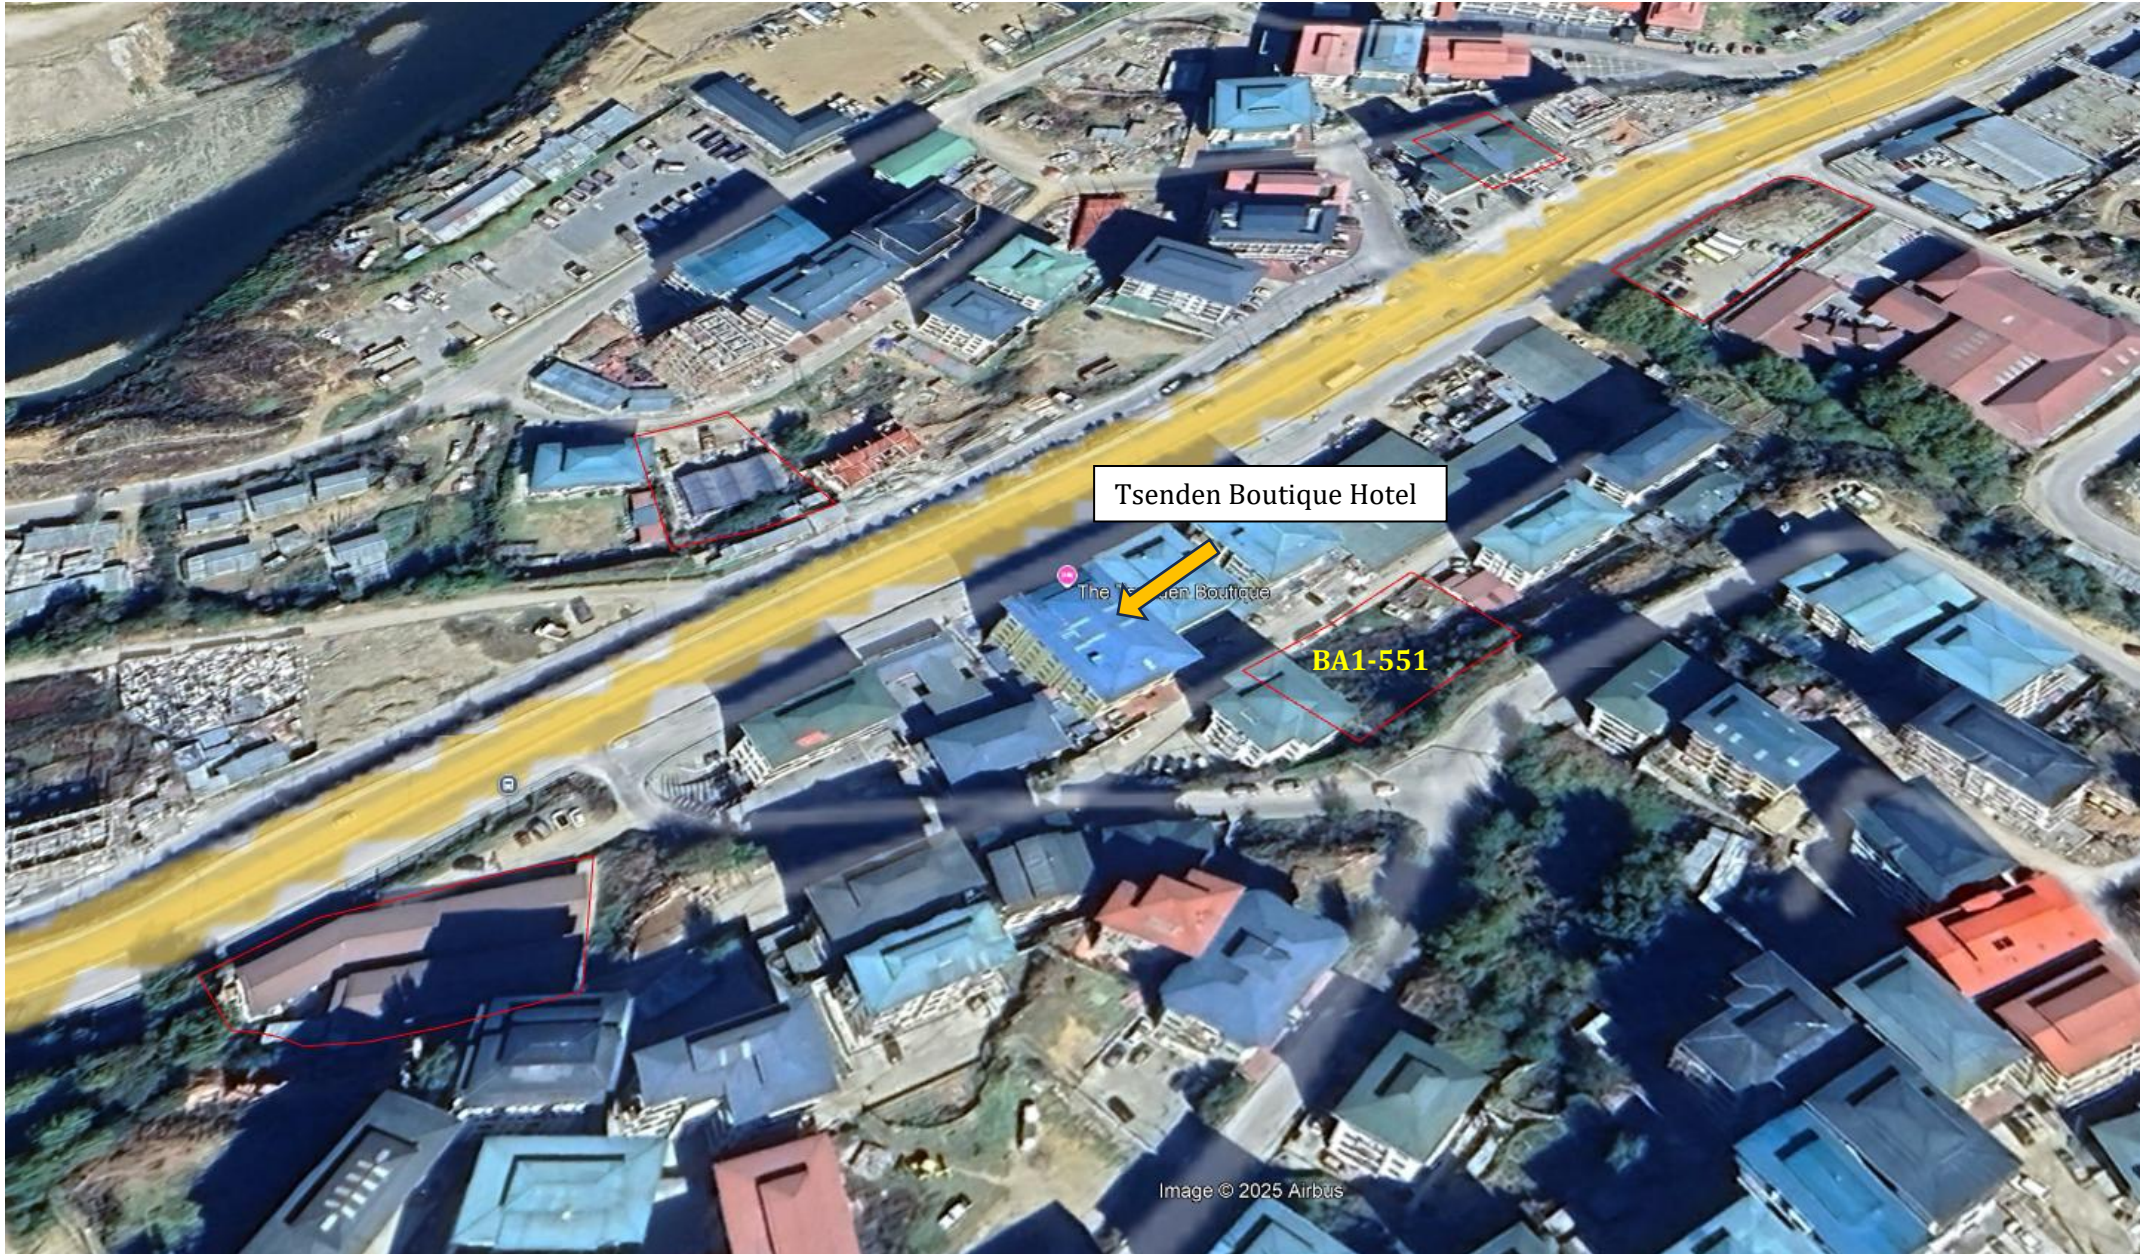

Available empty plot lists are as follows with Location. GNY has a right to add or remove any plots from the list below. Please verify the final list of plots before you submit your bid.

1. Plot no. BA1-551 – Babesa, Thimphu. Plot size:25.64 Dec. Land Type: UV2-MD

2. Plot no. BA1-727 – Babesa, Thimphu. Plot size:16.95 Dec. Land Type: UV2-MD
3. Plot no. BA1-727 – Babesa, Thimphu. Plot size:16.95 Dec. Land Type: UV2-MD
4. Plot no. BA1-727 – Babesa, Thimphu. Plot size:16.95 Dec. Land Type: UV2-MD
5. Plot no. BA1-727 – Babesa, Thimphu. Plot size:16.95 Dec. Land Type: UV2-MD

6. Plot no. BA1-861– Babesa, Thimphu. Plot size:18.12 Dec. Land Type: UV2-MD
7. Plot no. BA1-860-Babesa, Thimphu. Plot size:18.12 Dec. Land Type: UV2-MD
8. Plot no. BA1-862-Babesa, Thimphu. Plot size:18.12 Dec. Land Type: UV2-MD
9. Plot no. BA1-806-Babesa, Thimphu. Plot size:15.57 Dec. Land Type: UV2-MD

10. Plot no. BA1-458– Babesa, Thimphu. Plot size:15.57 Dec. Land Type: UV2:MD